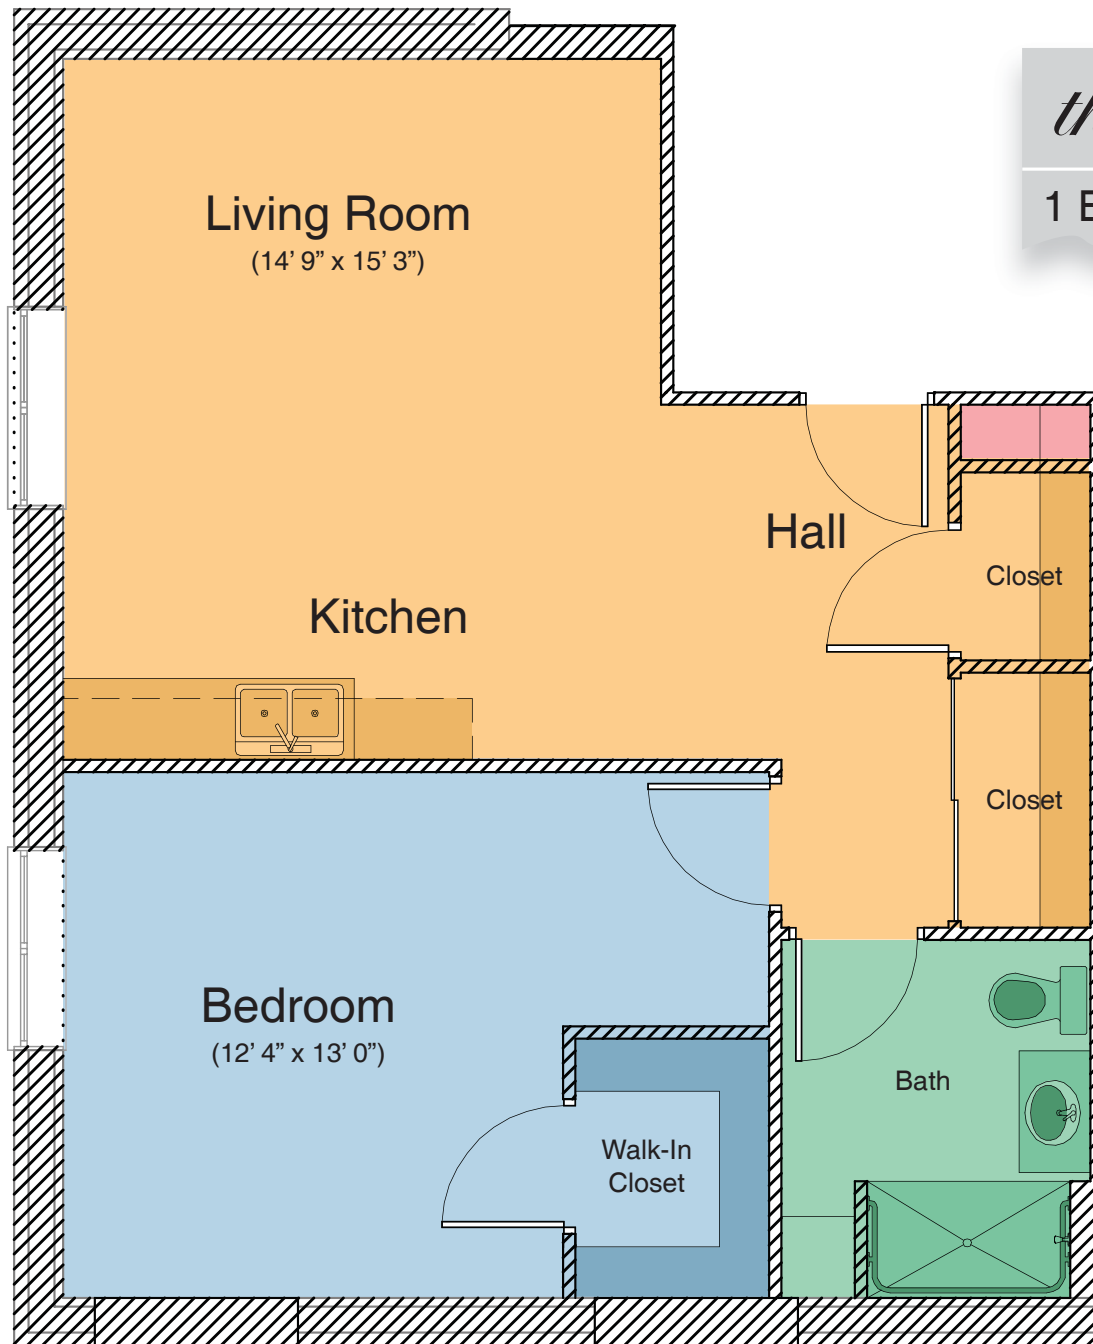

# *the* Florence

1 Bedroom / 1 Bath • 763 Sq. Ft.

**BUEHLER HOME**  
*Affordable Retirement Living*

3415 N. Sheridan Road  
Peoria, Illinois 61604  
309-685-6236  
[www.BuehlerHome.com](http://www.BuehlerHome.com)